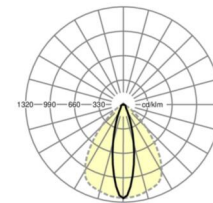

CHARACTERISTICS

Order number	19520004094
EAN number	4020863429028
Commodity code	94051190
Certification mark	IP 20, Protection class I, ENEC10 VDE, F, HACCP DIN10500/Food/IFS-application-related suitability/BRC, Indoor, CE
Impact resistance (IK rating)	IK03 (-20°C bis 30°C)
Ambient temperatur	ta -20°C to 30°C
Warranty period	5 years
State funding programs	BEG - Federal funding for efficient buildings (valid only for Germany)

ELECTRICAL ENGINEERING

Controller	Electronic driver (1 pcs.)
System output	34W
Mains voltage	230V/50Hz
Energy efficiency class/light source	C

LIGHTING TECHNOLOGY

Placement	LED, Colour rendering/Light colour CRI ≥ 80 / 3000K
Colour tolerance (MacAdam)	3SDCM
Nominal luminous flux	5887lm
LED service life	50000h L80/B10 (Tq 30°C), 70000h L80/B50 (Tq 30°C)
Luminaire luminous efficiency	171lm/W
Beam angle	25° (C0) / 100° (C90)
UGR lat./long.	16.5 / 21.8

MECHANICS

Housing colour	black RAL 9005
Dimensions (LxWxDxH)	1531mm x 55mm x 37mm
Weight (net)	1.65kg
Type of installation	Mounting rail system installation, Light structure

Dimensions

L	1531 mm	Length
B	55 mm	Width
H	37 mm	Height

DEEP-LINK

<https://www.regiolux.de/en/article/19520004094>

Reference	LED 6000lm 830
ηLB	100 %
Φ ↓/↑	98 % / 2 %
UGR lat./long.	16.5 / 21.8